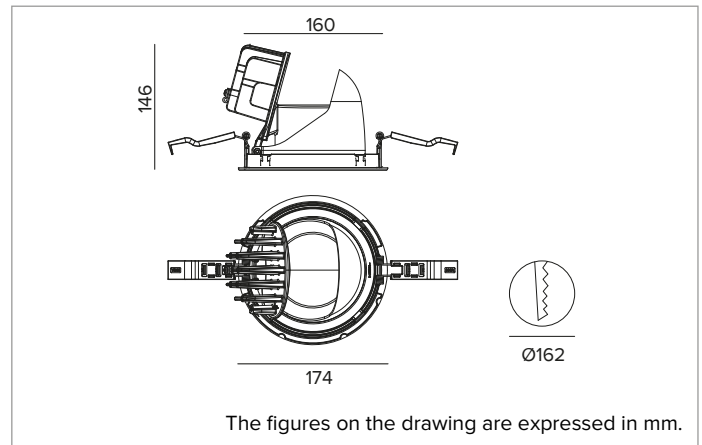

1T9156EL | CTEVO EXTRACTABLE 162

Recessed extractable LED projector

		3500K	H(m)	D(m)	Emax(lx)	
		Ra90		27°		
		Fixture Power	55W	1	0.47	17277
		Source Flux	6684lm	2	0.94	4319
		Fixture Flux	4752lm	3	1.42	1920
		Efficacy	87lm/W	4	1.89	1080
TS1311	Imax=2585cd/klm	Imax	17277cd	5	2.36	691

Optic: REFLECTOR

Beam angles: FL (27°)

Optical efficiency: 71%

Fixture flux: 4752lm

Luminous efficacy: 87lm/W

Photobiological safety: Compliant with RG1 low risk group

MECHANICAL CHARACTERISTICS

Die-cast black painted anodised aluminium body and dissipator. Friction rotation system on hinges with adjustability of the fixture from -25°/+75° on a vertical plane and can be manually aimed to 355° on a horizontal plane. Trim version with an integrated black ring.