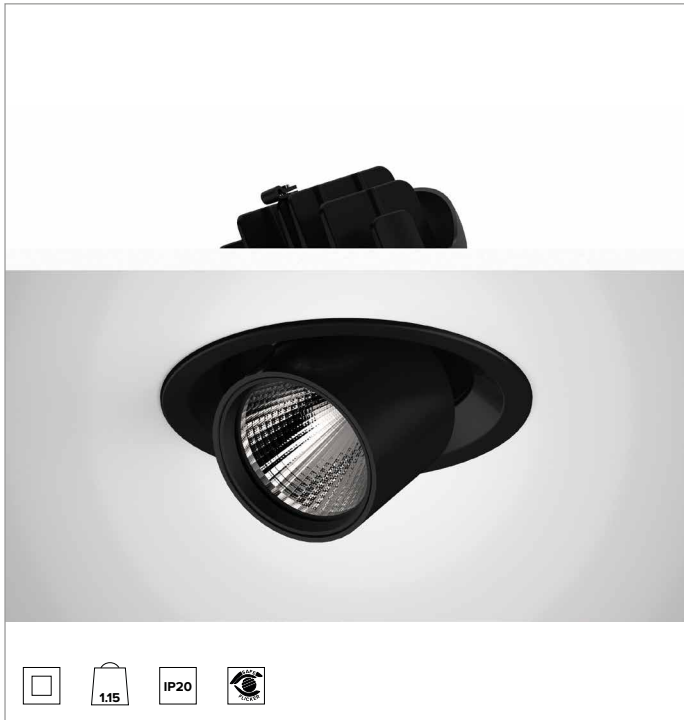

1T9156EL | CTEVO EXTRACTABLE 162

Recessed extractable LED projector

		3500K	H(m)	D(m)	Emax(lx)	
		Ra90		27°		
		Fixture Power	55W	1	0.47	17277
		Source Flux	6684lm	2	0.94	4319
		Fixture Flux	4752lm	3	1.42	1920
		Efficacy	87lm/W	4	1.89	1080
TS1311	Imax=2585cd/klm	Imax	17277cd	5	2.36	691

CCT nominal: 3500K

Lifetime (L80/B10): >50000h tq +25°C

ILLUMINOTECHNICAL CHARACTERISTICS

FL - precision optics with a black silicone cut off ring. Convex faceted highly reflective anodised aluminium reflector and a holographic diffusion filter. UGR<19 (EN 12464-1).

Optic: REFLECTOR

Beam angles: FL (27°)

Optical efficiency: 71%

Fixture flux: 4752lm

Luminous efficacy: 87lm/W

Photobiological safety: Compliant with RG1 low risk group

MECHANICAL CHARACTERISTICS

Die-cast black painted anodised aluminium body and dissipator. Friction rotation system on hinges with adjustability of the fixture from -25°/+75° on a vertical plane and can be manually aimed to 355° on a horizontal plane. Trim version with an integrated black ring.

Colour and finish: Deep black

Weight: 1.15Kg

Degree of protection: IP20

ELECTRICAL CHARACTERISTICS

Integrated electronic ON-OFF driver.

Fixture Power: 55W

Power supply: 220-240Vac 50/60Hz

Insulation Class: CLASS 2